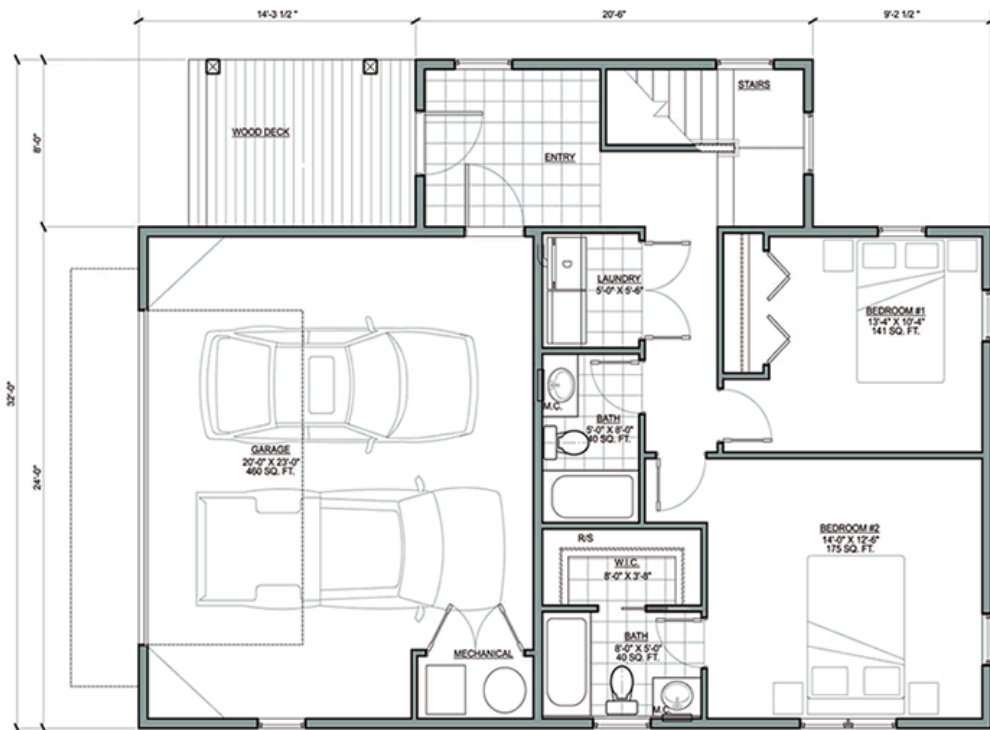

STILLWATER - DOWNHILL RED HAWK VILLAGE