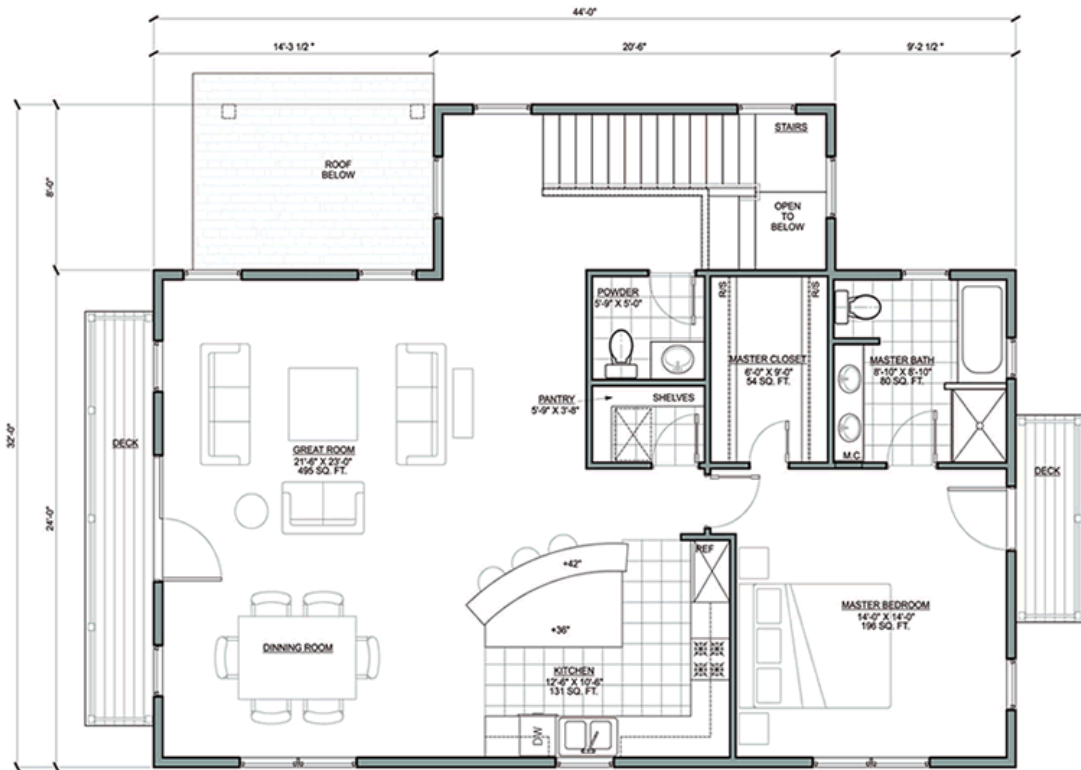

STILLWATER - DOWNHILL RED HAWK VILLAGE